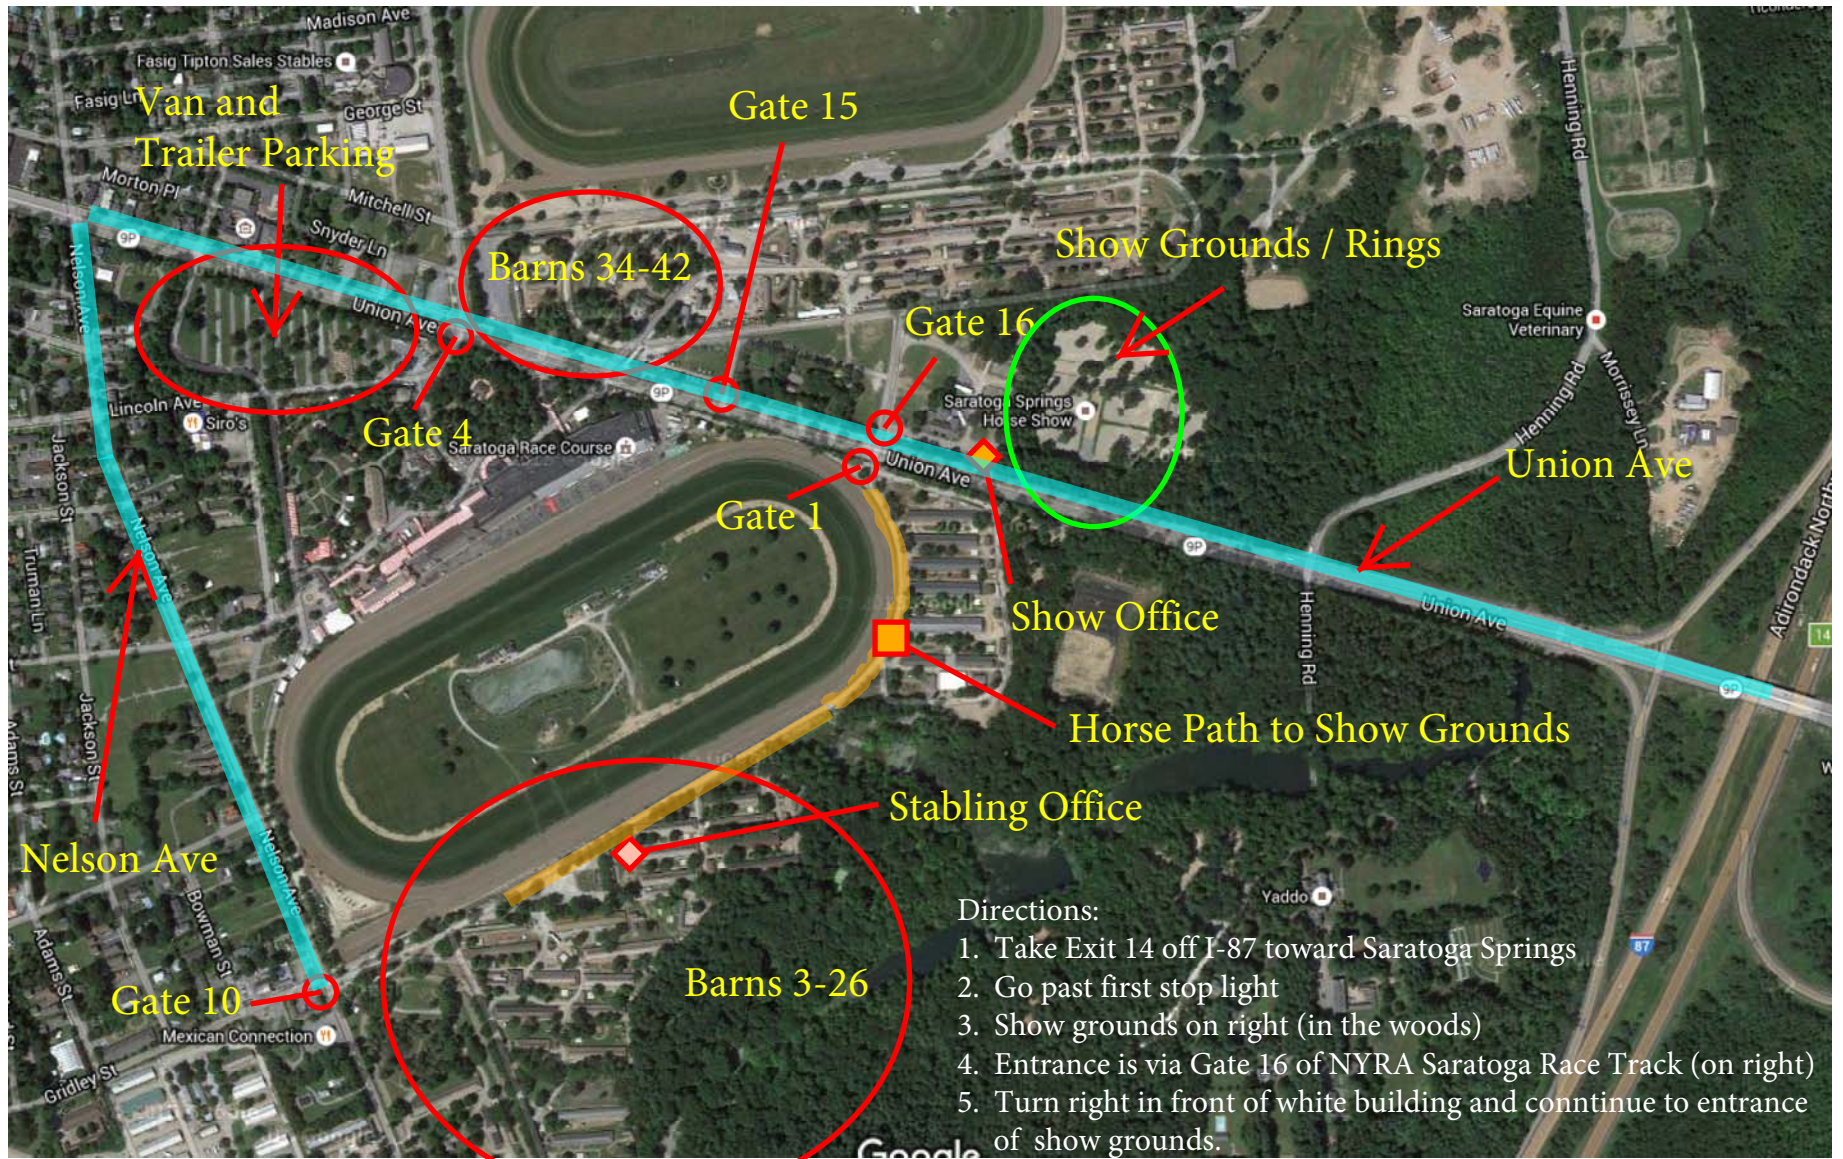

Saratoga Springs Horse Show

Overview Map of Access Gates and Barns

(319-341 Union Ave., Saratoga Springs, NY)

Directions:

1. Take Exit 14 off I-87 toward Saratoga Springs
2. Go past first stop light
3. Show grounds on right (in the woods)
4. Entrance is via Gate 16 of NYRA Saratoga Race Track (on right)
5. Turn right in front of white building and continue to entrance of show grounds.
6. For Stabling, Continue down Union Ave to second stop light at Nelson ave. Turn Left.
7. Proceed down Nelson Ave through one stop light until you reach NYRA Gate 10 on left. Enter here for stabling.